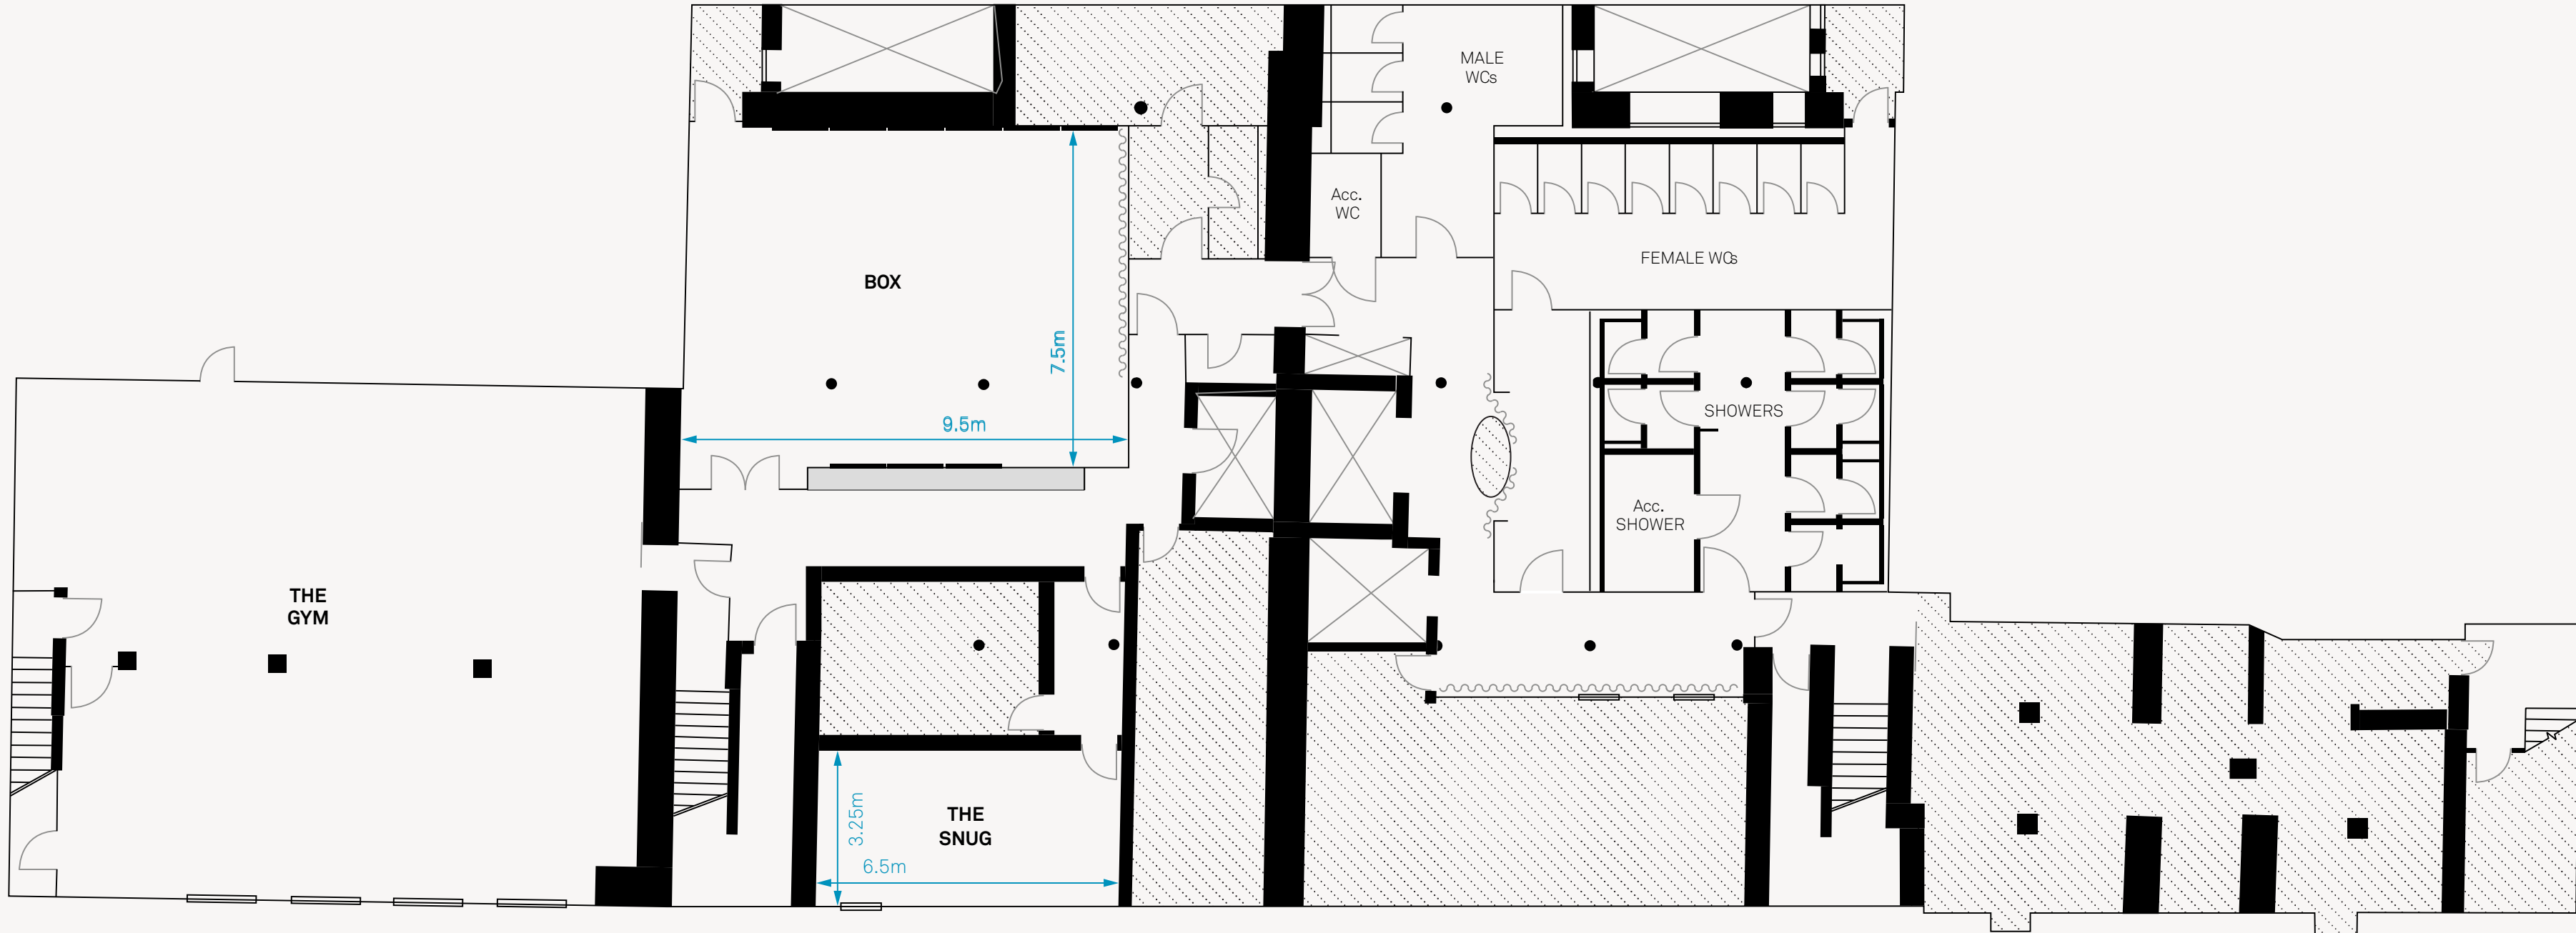

# FLOOR PLANS

# GROUND FLOOR

MEASUREMENTS ARE IN MILLIMETRES

# LOWER LEVEL

MEASUREMENTS ARE IN MILLIMETRES

**MINISTRY  
VENUES**

79 - 81 Borough Road  
London  
SE1 1DN

MinistryVenues.com  
Events@MinistryVenues.com  
02077408682

@MinistryVenues